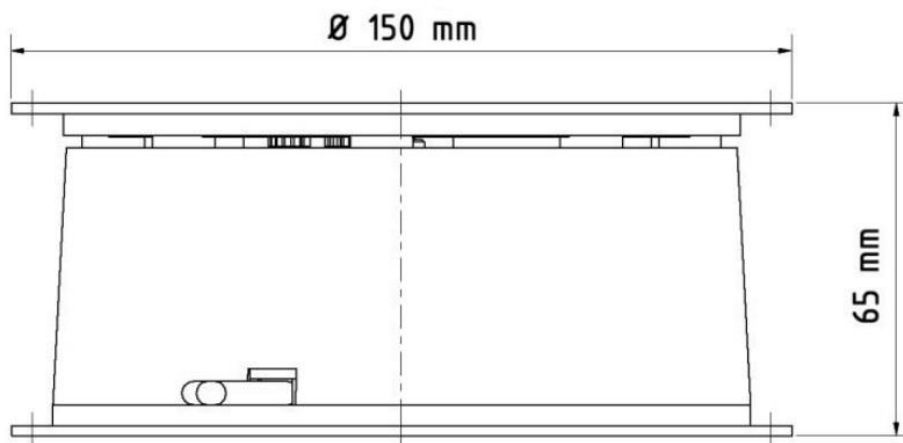

## Turntable MAX 5 kg

Electric turntable with a maximum load of 5 kg

### Specifications

- Diameter: Ø 150 mm
- Height: 65 mm
- Dead weight: 0.41 kg
- Housing material: white plastic
- Speed: 2.0 rotations/min
- Direction: clockwise
- Power consumption: 4 W
- Power supply: 230 VAC, 50 Hz
- Length of grounded plug with cord: 2 metres
- Provided with a safety clutch

*The plastic casing means that this turntable is suitable for temporary use (approximately 6 - 12 months). For longer periods of use we advise you to purchase our MAX 10 kg turntable.*