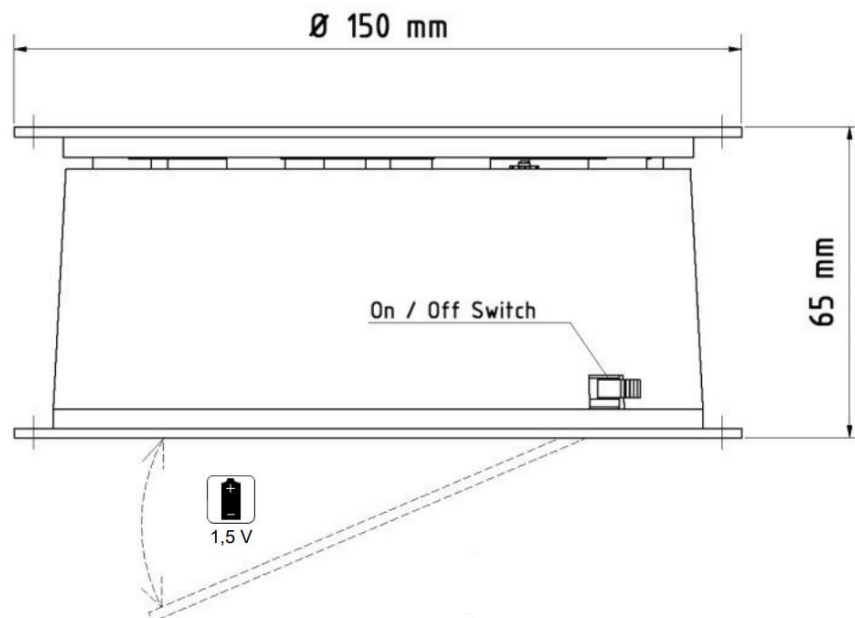

### Specifications

- Diameter: Ø 150 mm
- Height: 65 mm
- Dead weight: 0.3 kg
- Housing material: white plastic
- Speed: 1.7 rotations/min (1.5 V)
- Direction: clockwise
- Provided with an on/off switch